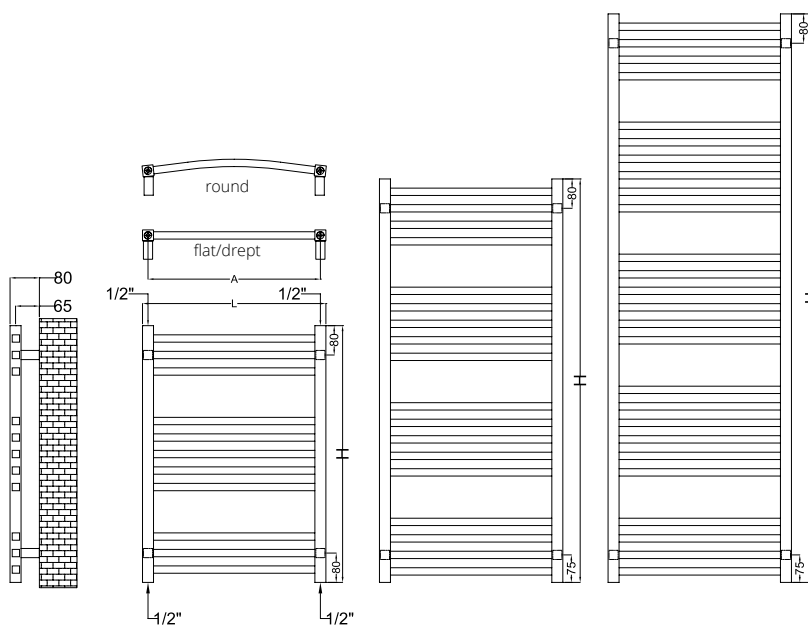

QUEBIS

Straightforward radiator, QUEBIS does its job wonderfully. Its steel square tubes create a very attractive towel rail. This elegant, yet practical towel rail heats the room whilst supporting towels with ease. QUEBIS is available also in ROUND version.

QUEBIS este un radiator care oferă ceea ce promite: design clasic, calitate și putere termică mare. Acest radiator elegant, dar practic, va încălzi orice încăpere, în timp ce încălzește prosoapele ușor și eficient. QUEBIS este disponibil și în varianta ROUND.

Max. working pressure/
Presiune max. de lucru
7 bar

Max. working temperature/
Temperatură max. de lucru
90 °C

Mounting kit included/
Kit montaj inclus
K06/26 page 177

Factory pressure test/
Presiune de probă:
10 bar

Elements/
Elemente:
20x20mm

Collectors/
Colectori:
30x30mm

Code/ Cod	Finish / Finisaj	Height/ Înălțime (H)	Length/ Lățime (L)	Centres/ Interax (A)	No el/Nr elemente	Weight/ Greu- tate	Volume/ Volum	OUTPUT/PUTERE TERMICĂ (watt)			
								Δt=30°C	Δt=50°C	Δt=60°C	electric
		mm	mm	mm	pcs	kg	l	W	W	W	W
QE050/070V9010KE	RAL 9010	700	500	470	11	6,10	2,40	151	289	361	300
QE050/110V9010KE	white/ alb*	1100	500	470	18	9,90	3,90	244	466	582	500
QE050/155V9010KE		1550	500	470	26	14,10	5,60	349	667	833	600
QE050/070CKE	Chrome / Cromat	700	500	470	11	6,10	2,40	116	222	278	300
QE050/110CKE		1100	500	470	18	9,90	3,90	188	358	448	500
QE050/155CKE		1550	500	470	26	14,10	5,60	269	513	641	600

● We can make custom dimensions, after technical analysis. | Putem executa dimensiuni speciale, în urma unei analize tehnice.
The mentioned code is for flat and hydronic version. | Codul menționat este doar pentru versiunea dreaptă și hidraulică.

Hydraulic connections/
Conexiuni hidraulice**

S1

S2

* For other colours, put your desired RADOX colour code instead of 9010 (standard white). For more details, see page 168
Pentru alte culori, se pune codul culorii RADOX dorite în locul codului 9010 (standard alb). Mai multe detalii la pag. 168

** When you order, you must mention the type of connection you require. The price changes according to the requirements.
Când comandați trebuie să menționați tipul de alimentare necesar. Prețul se modifică în funcție de cerințe.