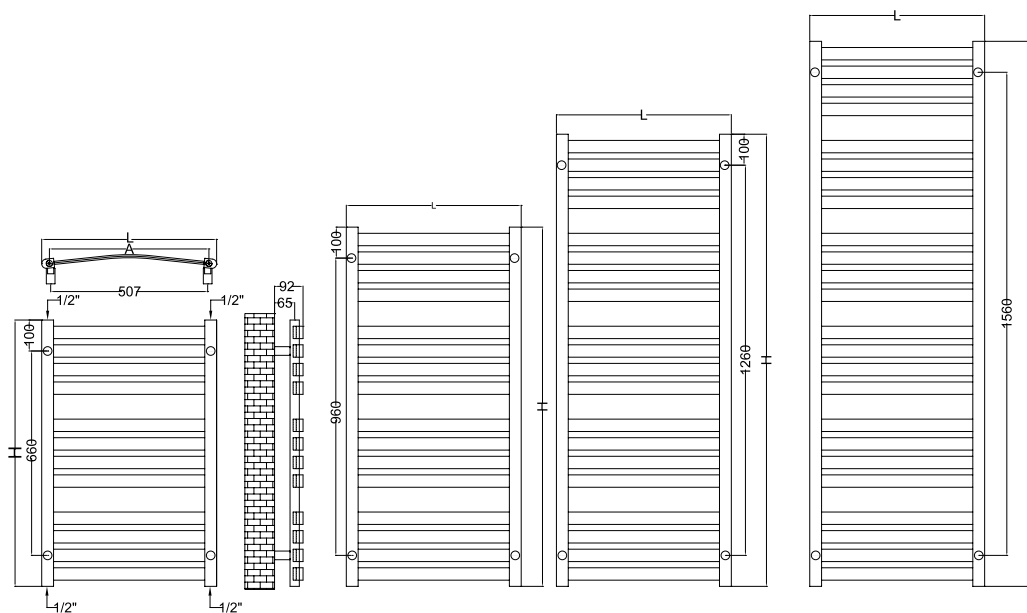

VULCAN NV

VULCAN NV can suit any bathroom or kitchen with its sequential gaps, designating spaces for more towels and larger towels too. An architectural work of heating art, VULCAN NV becomes a feature of the room, transforming from just a source of heat, into a focal point of design in the room. Available in RAL colours and chrome.

VULCAN NV este un adevărat element arhitectural care oferă personalitate oricărei camere. Un radiator practic și elegant, VULCAN NV este potrivit atât în baie, cât și în bucătărie: încălzește eficient camera și permite depozitarea și încălzirea eficientă a prosoapelor. Disponibil în finisaj crom sau vopsit în culori RAL.

Max. working pressure/
Presiune max. de lucru
7 bar

Max. working temperature/
Temperatură max. de lucru
90 °C

Mounting kit included/
Kit montaj inclus
K03 page 177

Factory pressure test/
Presiune de probă:
10bar

Elements/
Elemente:
40x10mm

Collectors/
Colectori:
40x30mm

Code/ Cod	Finish / Finisaj	Height/ Înălțime (H) mm	Length/ Lățime (L) mm	Centres/ Interax (A) mm	No el/Nr elemente pcs	Weight/ Greu- tate kg	Volume/ Volum l	OUTPUT/PUTERE TERMICĂ (watt)			
								Δt=30°C W	Δt=50°C W	Δt=60°C W	electric W
VUNV056.5/086V9010	RAL 9010 white/ alb*	860	565	515	12	8,90	3,10	220	420	524	500
VUNV056.5/116V9010		1160	565	515	16	12,00	4,20	294	560	700	600
VUNV056.5/146V9010		1460	565	515	20	15,00	5,20	367	701	877	600
VUNV56.5/176V9010		1760	565	515	24	18,00	6,30	441	842	1053	900
VUNV056.5/086CR	Chrome / Cromat	860	565	515	12	8,90	3,10	169	323	403	500
VUNV056.5/116CR		1160	565	515	16	12,00	4,20	226	431	539	600
VUNV056.5/146CR		1460	565	515	20	15,00	5,20	283	539	674	600
VUNV056.5/176CR		1760	565	515	24	18,00	6,30	339	648	810	900

● We can make custom dimensions, after technical analysis. | Putem executa dimensiuni speciale, în urma unei analize tehnice.
The mentioned code is for hydronic version. | Codul menționat este pentru versiunea hidraulică.

Hydraulic connections/
Conexiuni hidraulice**

S1

S2

* For other colours, put your desired RADOX colour code instead of 9010 (standard white). For more details, see page 168
Pentru alte culori, se pune codul culorii RADOX dorite în locul codului 9010 (standard alb). Mai multe detalii la pag. 168

** When you order, you must mention the type of connection you require. The price changes according to the requirements.
Când comandați trebuie să menționați tipul de alimentare necesar. Prețul se modifică în funcție de cerințe.