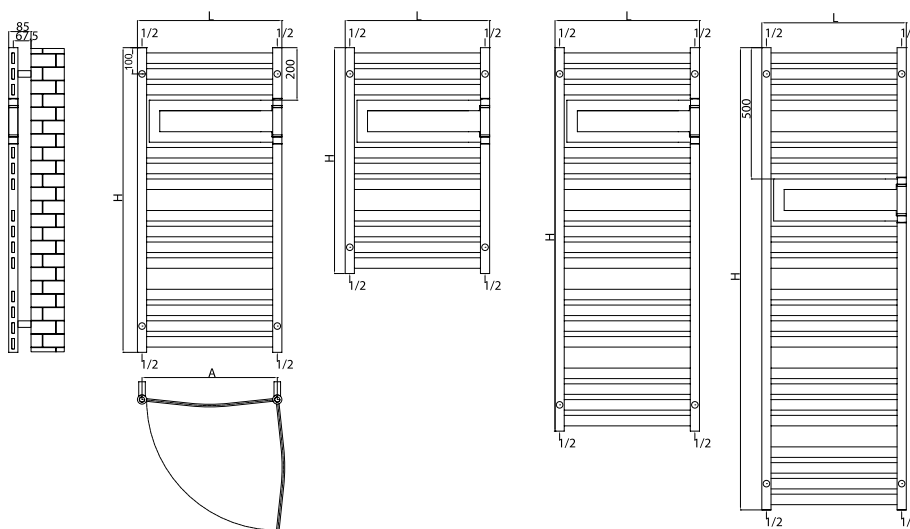

VULCAN NV FLEXI

VULCAN NV FLEXI with its sequential gaps, generates warmth and homogeneous heating in any room. Our flexible heated towel rail, VULCAN NV FLEXI, offers the benefits of the hot water runs through all the towel bars, including the flexible element that also enables easy hanging and removal of any items due to its space efficient design. Its biggest advantage is that drying the towel will not slow down the convection of the movement of air through the radiator for heating the room.

VULCAN NV FLEXI cu distribuția sa secvențială a elementelor, încălzește uniform orice încăpere. VULCAN NV FLEXI oferă beneficiile apei calde care circulă prin toți elementii săi, inclusiv prin elementul flexibil, care permite punerea și îndepărtarea ușoară a diverselor articole textile, datorită design-ului eficient al spațiului. Dar, marele lui avantaj este că uscarea prosopului nu va încetini niciodată convecția căldurii generate de radiator în mediul ambiant.

Max. working pressure/
Presiune max. de lucru
7 bar

Max. working temperature/
Temperatură max. de lucru
90°C

Mounting kit included/
Kit montaj inclus
K02 page 177

Factory pressure test/
Presiune de probă:
10bar

Elements/
Elemente:
40x10mm

Collectors/
Colectori:
Ø35mm

Code/ Cod	Finish / Finisaj	Height/ Înălțime (H) mm	Length/ Lățime (L) mm	Centres/ Interax (A) mm	No el/Nr elemente pcs	Weight/ Greutate kg	Volume/ Volum l	OUTPUT/PUTERE TERMICĂ (watt)			
								Δt=30°C W	Δt=50°C W	Δt=60°C W	electric W
VUNWF056/086V9010	RAL 9010 white/ alb*	860	565	530	12	8,80	3,00	204	393	491	300
VUNWF056/116V9010		1160	565	530	16	11,80	3,90	272	523	654	600
VUNWF056/146V9010		1460	565	530	20	14,70	4,90	340	653	817	900
VUNWF056/176V9010		1760	565	530	24	17,60	5,90	408	784	980	900
VUNWF056/086CR	Chrome / Cromat	860	565	530	12	8,80	3,00	157	302	378	300
VUNVFL056/116CR		1160	565	530	16	11,80	3,90	209	402	503	600
VUNWF056/146CR		1460	565	530	20	14,70	4,90	261	503	628	900
VUNWF056/176CR		1760	565	530	24	17,60	5,90	314	603	754	900

● We can make custom dimensions, after technical analysis. | Putem executa dimensiuni speciale, în urma unei analize tehnice.
The mentioned code is for hydronic version. | Codul menționat este pentru versiunea hidraulică.

Hydraulic connections/
Conexiuni hidraulice**

* For other colours, put your desired RADOX colour code instead of 9010 (standard white). For more details, see page 168
Pentru alte culori, se pune codul culorii RADOX dorite în locul codului 9010 (standard alb). Mai multe detalii la pag. 168

** When you order, you must mention the type of connection you require. The price changes according to the requirements.
Când comandați trebuie să menționați tipul de alimentare necesar. Prețul se modifică în funcție de cerințe.