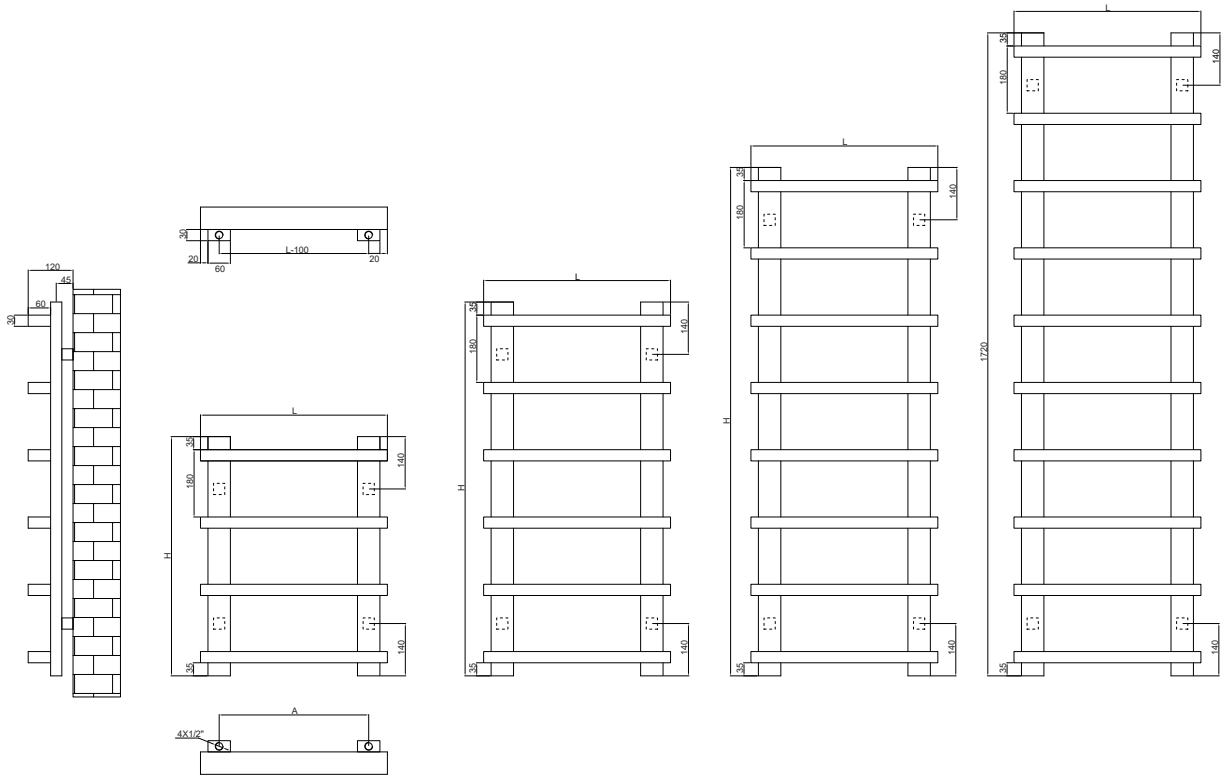

RICO

Elegant yet highly functional, RICO is a design towel rail that will hold and warm several towels with ease and efficiency. Perfect for every type of bathroom whether traditional or contemporary, RICO is available in all RAL colours.

Elegant, însă foarte practic, RICO este un radiator port-prosoapă de design care poate încălzi mai multe prosoape cu ușurință și eficiență. Perfect pentru orice tip de baie, fie tradițională sau contemporană, RICO este disponibil în toate culorile RAL.

Max. working pressure/
Presiune max. de lucru
10 bar

Max. working temperature/
Temperatură max. de lucru
90 °C

Mounting kit included/
Kit montaj inclus
K06 page 177

Factory pressure test/
Presiune de probă:
13 bar

Elements/
Elemente:
60x30mm

Collectors/
Colectori:
60x30mm

Code/ Cod	Finish / Finisaj	Height/ Înălțime (H)	Length/ Lățime (L)	Centres/ Interax (A)	No el/Nr elemente	Weight/ Greutate	Volume/ Volum	OUTPUT/PUTERE TERMICĂ (watt)		
								Δt=30°C	Δt=50°C	Δt=60°C
		mm	mm	mm	pcs	kg	l	W	W	W
RICO050/064V9010	RAL 9010 white/ alb*	640	500	400	4	6,70	5,10	140	269	336
RICO060/064V9010		640	600	500	4	7,50	5,70	157	301	377
RICO050/100V9010		1000	500	400	6	10,30	7,70	212	408	510
RICO060/100V9010		1000	600	500	6	11,50	8,60	238	457	571
RICO050/136V9010		1360	500	400	8	13,80	10,30	285	548	684
RICO060/136V9010		1360	600	500	8	15,40	11,60	318	612	765
RICO050/172V9010		1720	500	400	10	17,30	13,00	357	687	859
RICO060/172V9010		1720	600	500	10	19,40	14,50	399	768	960

We can make custom dimensions, after technical analysis. | Putem executa dimensiuni speciale, în urma unei analize tehnice.

Hydraulic connections/
Conexiuni hidraulice**

S1

S2

* For other colours, put your desired RADOX colour code instead of 9010 (standard white). For more details, see page 168
Pentru alte culori, se pune codul culorii RADOX dorite în locul codului 9010 (standard alb). Mai multe detalii la pag. 168

** When you order, you must mention the type of connection you require. The price changes according to the requirements.
Când comandați trebuie să menționați tipul de alimentare necesar. Prețul se modifică în funcție de cerințe.