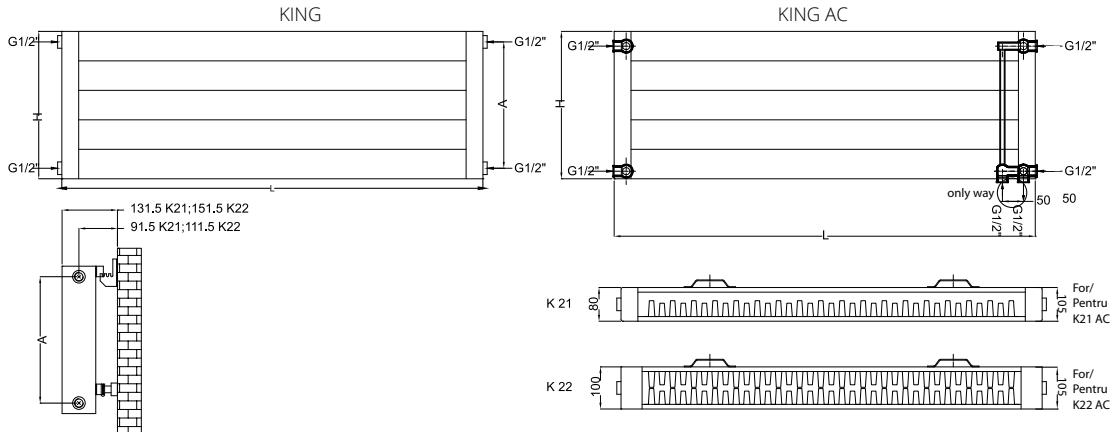

KING

Wall mounted, KING is a discreet convector with a compact design with high heat output. Available in multiple sizes and colours options, KING is an ideal convector for any domestic or commercial applications.

KING este un convector discret, însă extrem de eficient, cu un randament termic foarte bun. Disponibil în mai multe dimensiuni și culori, KING este un convector ideal atât pentru spații rezidențiale, cât și comerciale.

Max. working pressure/
Presiune max. de lucru 5.5 bar

Max. working temperature/
Temperatură max. de lucru 90°C

Mounting kit included/
Kit montaj inclus: K08 page 177

Factory pressure test/
Presiune de probă: 7 bar

Elements/Elemente:
70x11mm

Code/ Cod	Finish / Finisaj	Height/ Înălțime (H)	Length/ Lățime (L)	Centres/ Interax (A)	Weight/ Greutate	Volume/ Volum	OUTPUT/PUTERE TERMICĂ (watt)		
							Δt=30°C	Δt=50°C	Δt=60°C
		mm	mm	mm	kg	l	W	W	W
PK21/280/1000V9010	RAL 9010 white/alb*	280	1000	230	19,00	5,50	513	980	1225
PK21/280/1500V9010		280	1500	230	28,10	7,60	773	1475	1844
PK21/350/1000V9010		350	1000	300	23,70	6,80	642	1225	1531
PK21/350/1500V9010		350	1500	300	35,10	9,50	967	1846	2307
PK21/420/1000V9010		420	1000	370	28,50	8,20	771	1471	1838
PK21/420/1500V9010		420	1500	370	42,20	11,40	1161	2217	2771
PK21/630/1000V9010		630	1000	580	46,10	13,10	1251	2386	2983
PK21/630/1500V9010		630	1500	580	66,70	17,90	1838	3508	4385
PK22/280/1000V9010	RAL 9010 white/alb*	280	1000	230	20,80	6,30	618	1179	1473
PK22/280/1500V9010		280	1500	230	30,80	8,50	935	1785	2231
PK22/350/1000V9010		350	1000	300	26,00	7,90	772	1473	1841
PK22/350/1500V9010		350	1500	300	38,60	10,60	1169	2232	2790
PK22/420/1000V9010		420	1000	370	31,30	9,50	926	1767	2209
PK22/420/1500V9010		420	1500	370	46,30	12,70	1404	2679	3348
PK22/630/1000V9010		630	1000	580	51,50	15,20	1532	2924	3655
PK22/630/1500V9010		630	1500	580	74,20	20,00	2250	4293	5367

● We can make custom dimensions, after technical analysis. | Putem executa dimensiuni speciale, în urma unei analize tehnice.
Mininum height for KING AC is 140mm. | Înălțimea minimă pentru KING AC este 140mm.

Hydraulic connections/
Conexiuni hidraulice**

Hydraulic connections
for KING AC version/
Conexiuni hidraulice
versiune cu atac central**

* For other colours, put your desired RADOX colour code instead of 9010 (standard white). For more details, see page 168
Pentru alte culori, se pune codul culorii RADOX dorite în locul codului 9010 (standard alb). Mai multe detalii la pag. 168

** When you order, you must mention the type of connection you require. The price changes according to the requirements.
Când comandați trebuie să menționați tipul de alimentare necesar. Prețul se modifică în funcție de cerințe.