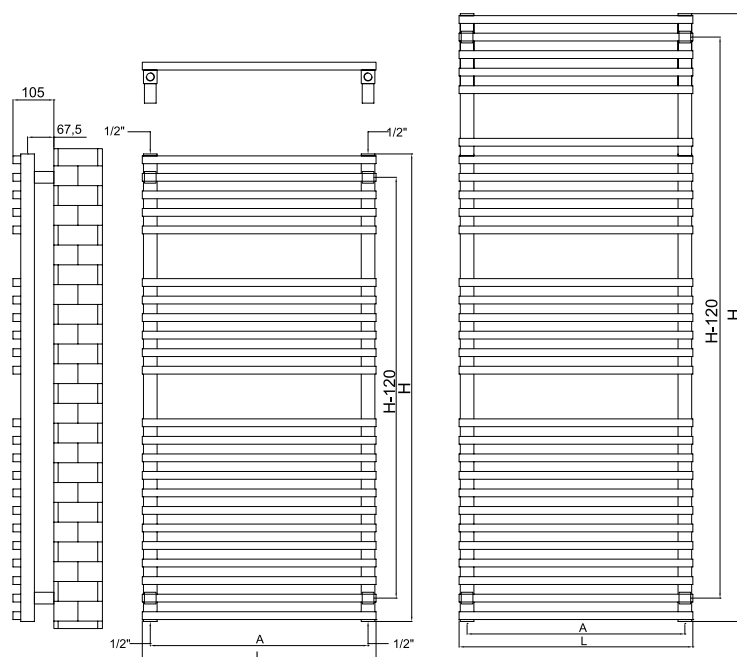

BREAK Q

BREAK Q is both stylish and functional with ample room for towels. Contemporary designed, BREAK Q is available in RAL colours and also in special colours such as textured black, white, beige or silver grey.

BREAK Q este un radiator elegant și funcțional, care dispune de spații generoase pentru depozitarea și încălzirea prosoapelor. Cu un design modern, BREAK Q este disponibil în culorile RAL și de asemenea, în culori speciale, cum ar fi culorile texturate (negru, gri, bej sau alb)

Max. working pressure/
Presiune max. de lucru
10 bar

Max. working temperature/
Temperatură max. de lucru
90 °C

Mounting kit included/
Kit montaj inclus
K06 page 177

Factory pressure test/
Presiune de probă:
13 bar

Elements/
Elemente:
20x20mm

Collectors/
Colectori:
35x35mm

Code/ Cod	Finish / Finisaj	Height/ Înălțime (H) mm	Length/ Lățime (L) mm	Centres/ Interax (A) mm	No el/Nr elemente pcs	Weight/ Greutate kg	Volume/ Volum l	OUTPUT/PUTERE TERMICĂ (watt)			
								Δt=30°C W	Δt=50°C W	Δt=60°C W	electric w
BKQ050/120V9010	RAL 9010 white/alb*	1200	500	459	23	13,80	5,80	318	607	759	600
BKQ060/120V9010		1200	600	559	23	15,80	6,40	367	699	874	600
BKQ050/156V9010		1560	500	459	29	17,60	7,40	404	772	965	900
BKQ060/156V9010		1560	600	559	29	20,10	8,20	465	888	1110	900

☛ We can make custom dimensions, after technical analysis. | Putem executa dimensiuni speciale, în urma unei analize tehnice.
The mentioned code is for hydronic version. | Codul menționat este pentru versiunea hidraulică.

Hydraulic connections/
Conexiuni hidraulice**

S1

S2

* For other colours, put your desired RADOX colour code instead of 9010 (standard white). For more details, see page 168
Pentru alte culori, se pune codul culorii RADOX dorite în locul codului 9010 (standard alb). Mai multe detalii la pag. 168

** When you order, you must mention the type of connection you require. The price changes according to the requirements.
Când comandați trebuie să menționați tipul de alimentare necesar. Prețul se modifică în funcție de cerințe.