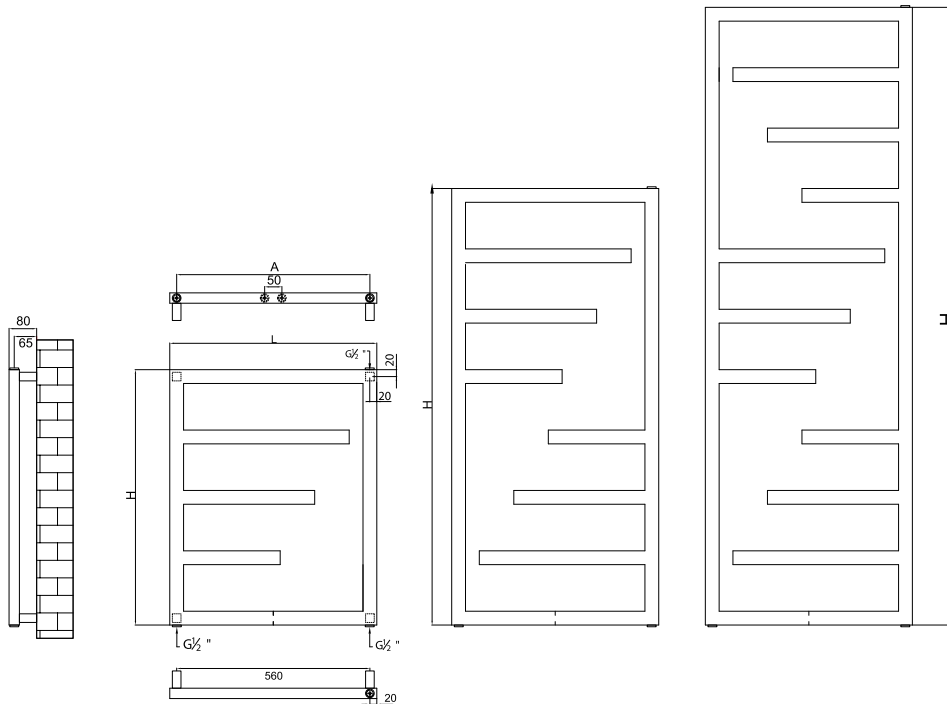

BOKA

BOKA puts a new twist on a classic ladder style towel rail with a simple design that allows for the easy hanging of towels. BOKA is efficient, available in RAL colours or chrome plated, just a perfect addition to any bathroom or kitchen.

BOKA reprezintă o nouă formă a clasicului radiator port-prosop, cu un design simplu, care permite așezarea ușoară a prosoapelor. Disponibil în varianta vopsită sau cromată, BOKA se adaptează perfect oricărei băi sau bucătării.

Max. working pressure/
Presiune max. de lucru
10 bar

Max. working temperature/
Temperatură max. de lucru
90°C

Mounting kit included/
Kit montaj inclus
K06 page 177

Factory pressure test/
Presiune de probă:
13 bar

Elements/
Elemente:
40x30mm

Collectors/
Colectori:
40x30mm

Code/ Cod	Finish / Finisaj	Height/ Înălțime (H) mm	Length/ Lățime (L) mm	Centres/ Interax (A) mm	No el/Nr elemente pcs	Weight/ Greutate kg	Volume/ Volum l	OUTPUT/PUTERE TERMICĂ (watt)			
								Δt=30°C	Δt=50°C	Δt=60°C	electric
								W	W	W	w
BOK060/074V9010	RAL 9010 white/alb*	740	600	560	5	6,40	4,10	133	256	320	300
BOK060/126.5V9010		1265	600	560	8	10,20	6,50	213	409	511	500
BOK060/179V9010		1790	600	560	11	14,10	8,90	292	562	702	600
BOK060/074CR	Chrome/ Cromat	740	600	560	5	6,40	4,10	102	197	246	300
BOK060/126.5CR		1265	600	560	8	10,20	6,50	164	315	393	500
BOK060/179CR		1790	600	560	11	14,10	8,90	225	432	540	600

⚙️ We can make custom dimensions, after technical analysis. | Putem executa dimensiuni speciale, în urma unei analize tehnice.
The mentioned code is for hydronic version. | Codul menționat este pentru versiunea hidraulică.

Hydraulic connections/
Conexiuni hidraulice**

S1

S2

* For other colours, put your desired RADOX colour code instead of 9010 (standard white). For more details, see page 168
Pentru alte culori, se pune codul culorii RADOX dorite în locul codului 9010 (standard alb). Mai multe detalii la pag. 168

** When you order, you must mention the type of connection you require. The price changes according to the requirements.
Când comandați trebuie să menționați tipul de alimentare necesar. Prețul se modifică în funcție de cerințe.